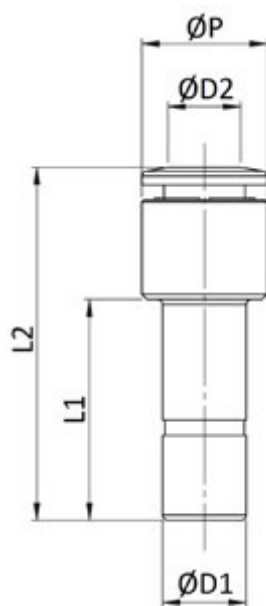

Data Sheet

Article number: 589OTRGJ1210

Description: Straight reduction $\text{\O}12\text{-}\text{\O}10$

Type: OTRGJ1210, Nickel plated brass

Measures

= 12

= 10

= 16

= 25

= 40.5

Weight = 18